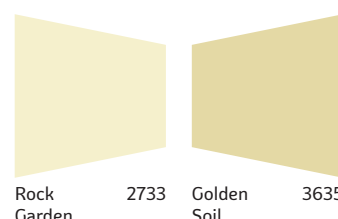

2408 Daytime Moon

2437 Morning After

2486 Tropical Palm

2508 Ladakh Lake

2685 Pistachio Nut

2625 Splash of Rain

4093 Riviera Sand

3121 Cool Plaster

4084 Wild Rice

4191 Looking Glass

Shades are shown for indicative purposes. Please refer to Shade Panorama for actual shades.