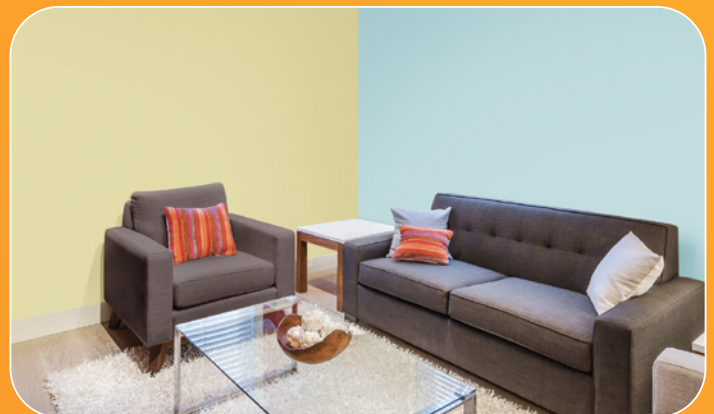

Heady Scent
2015

Nautical Note
2454