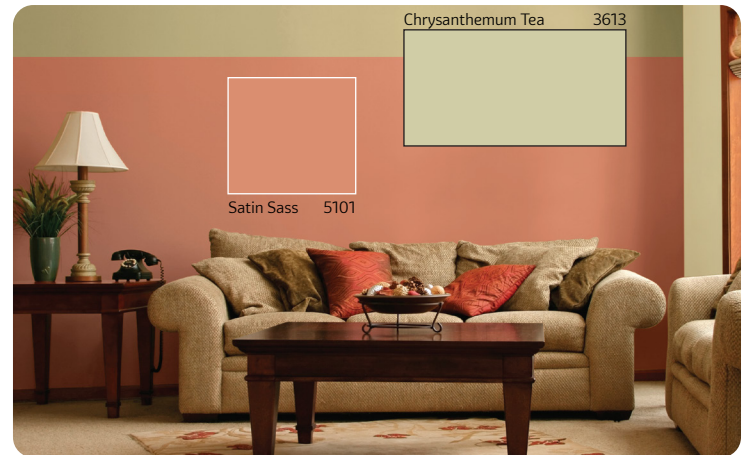

Modern Midtones

Calm & Relaxed

A **comforting** cocoon. That's your living space when you deck it up with our Modern Midtones.