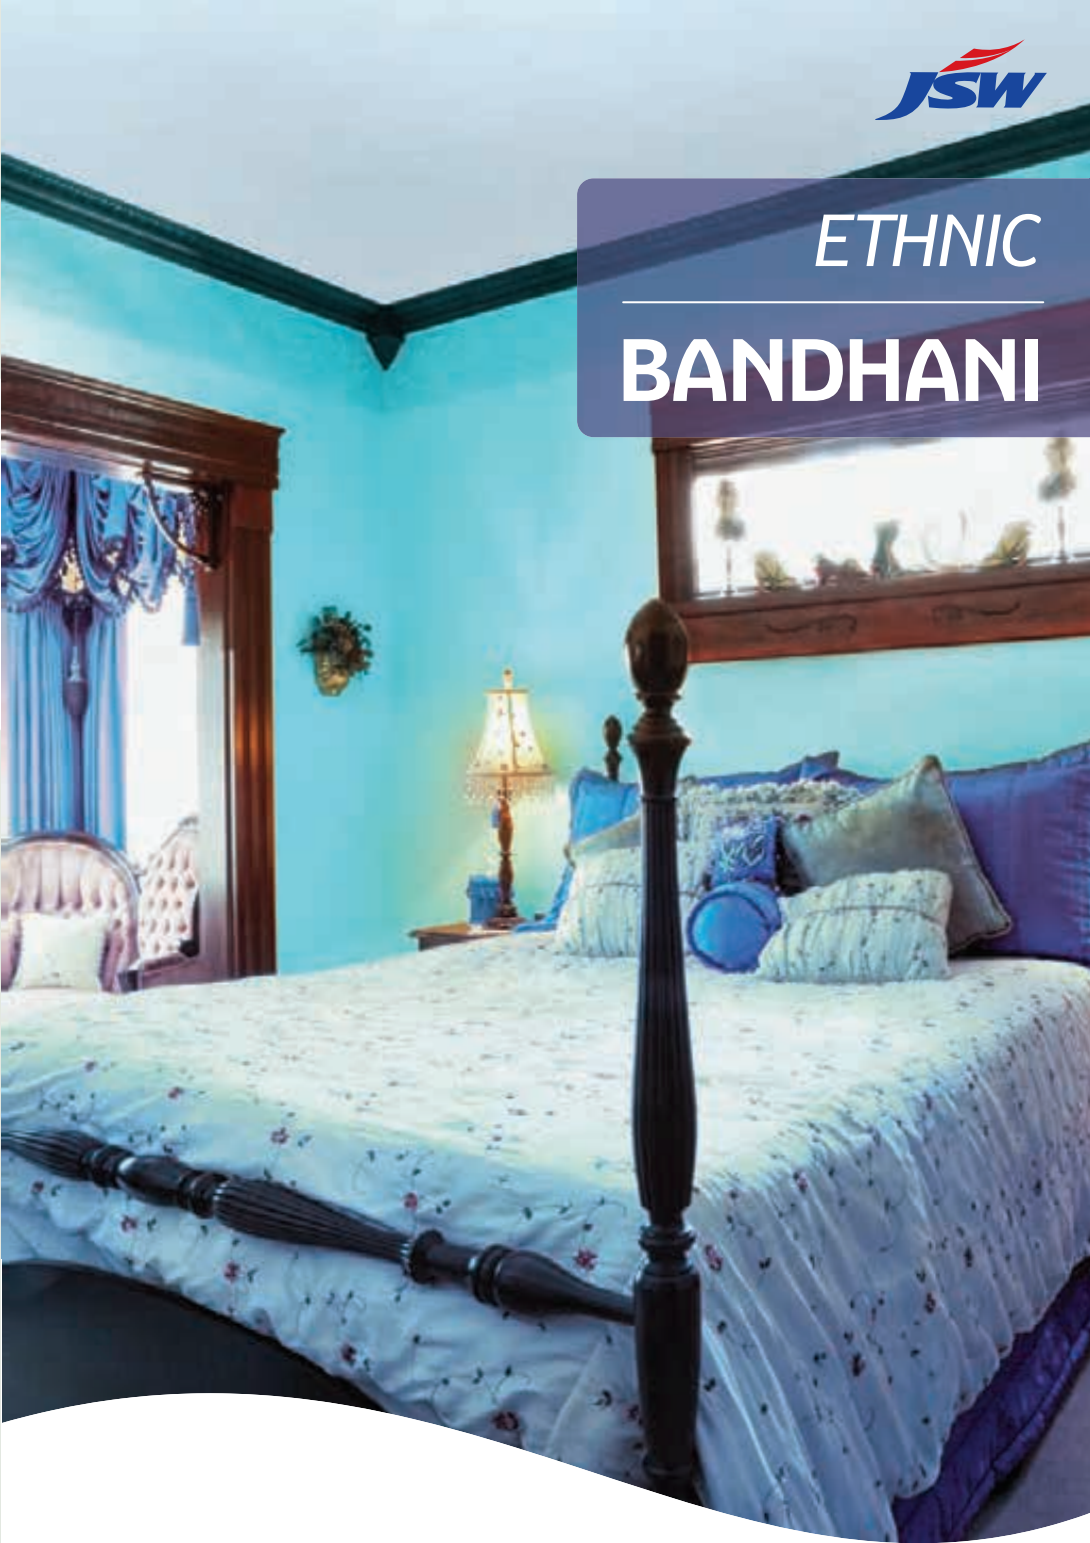

ETHNIC
BANDHANI

INTERIORS

JSW PAINTS

colourvista
Shade Portrait

Summer

This colour palette is an ode to our ethnic traditions that keep us rooted and help us pass on generational wisdom through a rich heritage of arts and crafts. This tonal arrangement draws from the vibrant blues so typical to the 5000 year old art of dyeing textile originating in Rajasthan and Gujarat. Consider this our way of celebrating an amalgamation of ethnic folk art and present day decor themes.